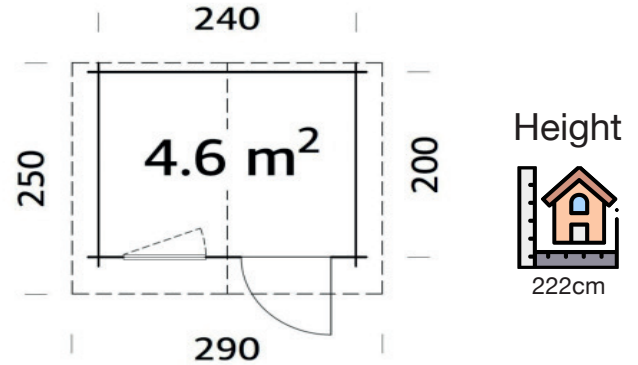

COLUMBIA

Columbia 4.6m² is a small log cabin style shed with single window and single half glazed door (both fitted with real glass). This cabin is built from nordic spruce untreated timber 'logs' that have been designed to slot together to build the wall structure and have been designed to allow window and door frames to simply slot into a predetermined position with allowance for movement from settlement of the timber logs. The window opens inwards into the building and the door opens outwards for space saving.

-  260 x 220cm
-  28mm
-  10.2m³
-  4.5m²
-  73 x 175cm
-  66 x 89cm
-  Not Available
-  19mm
-  40cm

FULL SPECIFICATION

CABIN SIZE:	260 x 220cm x 222cm	Wood Type:	Nordic Spruce
WALL THICKNESS:	44mm	Chalet Cut:	Logs (Wind & Rain Protection)
VOLUME:	73.5m ³	Window Type:	Real Glass 4mm
AREA:	28.4m ²	Window / Door Feature:	Rubber Seals & Silicone
DOOR OPENING:	73 x 175, 221 x 188cm	Braces:	Wind Braces
WINDOW OPENING:	119 x 89cm	Roof Boards With:	Boards With Tongue & Groove
FLOORS BOARDS:	N/A	Guarantee:	5 Years
ROOF BOARDS:	19mm	Treated Foundation Joists:	Yes
ROOF OVERHANG:	40cm	IDEAL FOR:	Gym Hot Tub Retreat Log Cabin Log Cottages Nordic Cabin Office Study Summer House Games Room
UNDER PLANNING:	No		